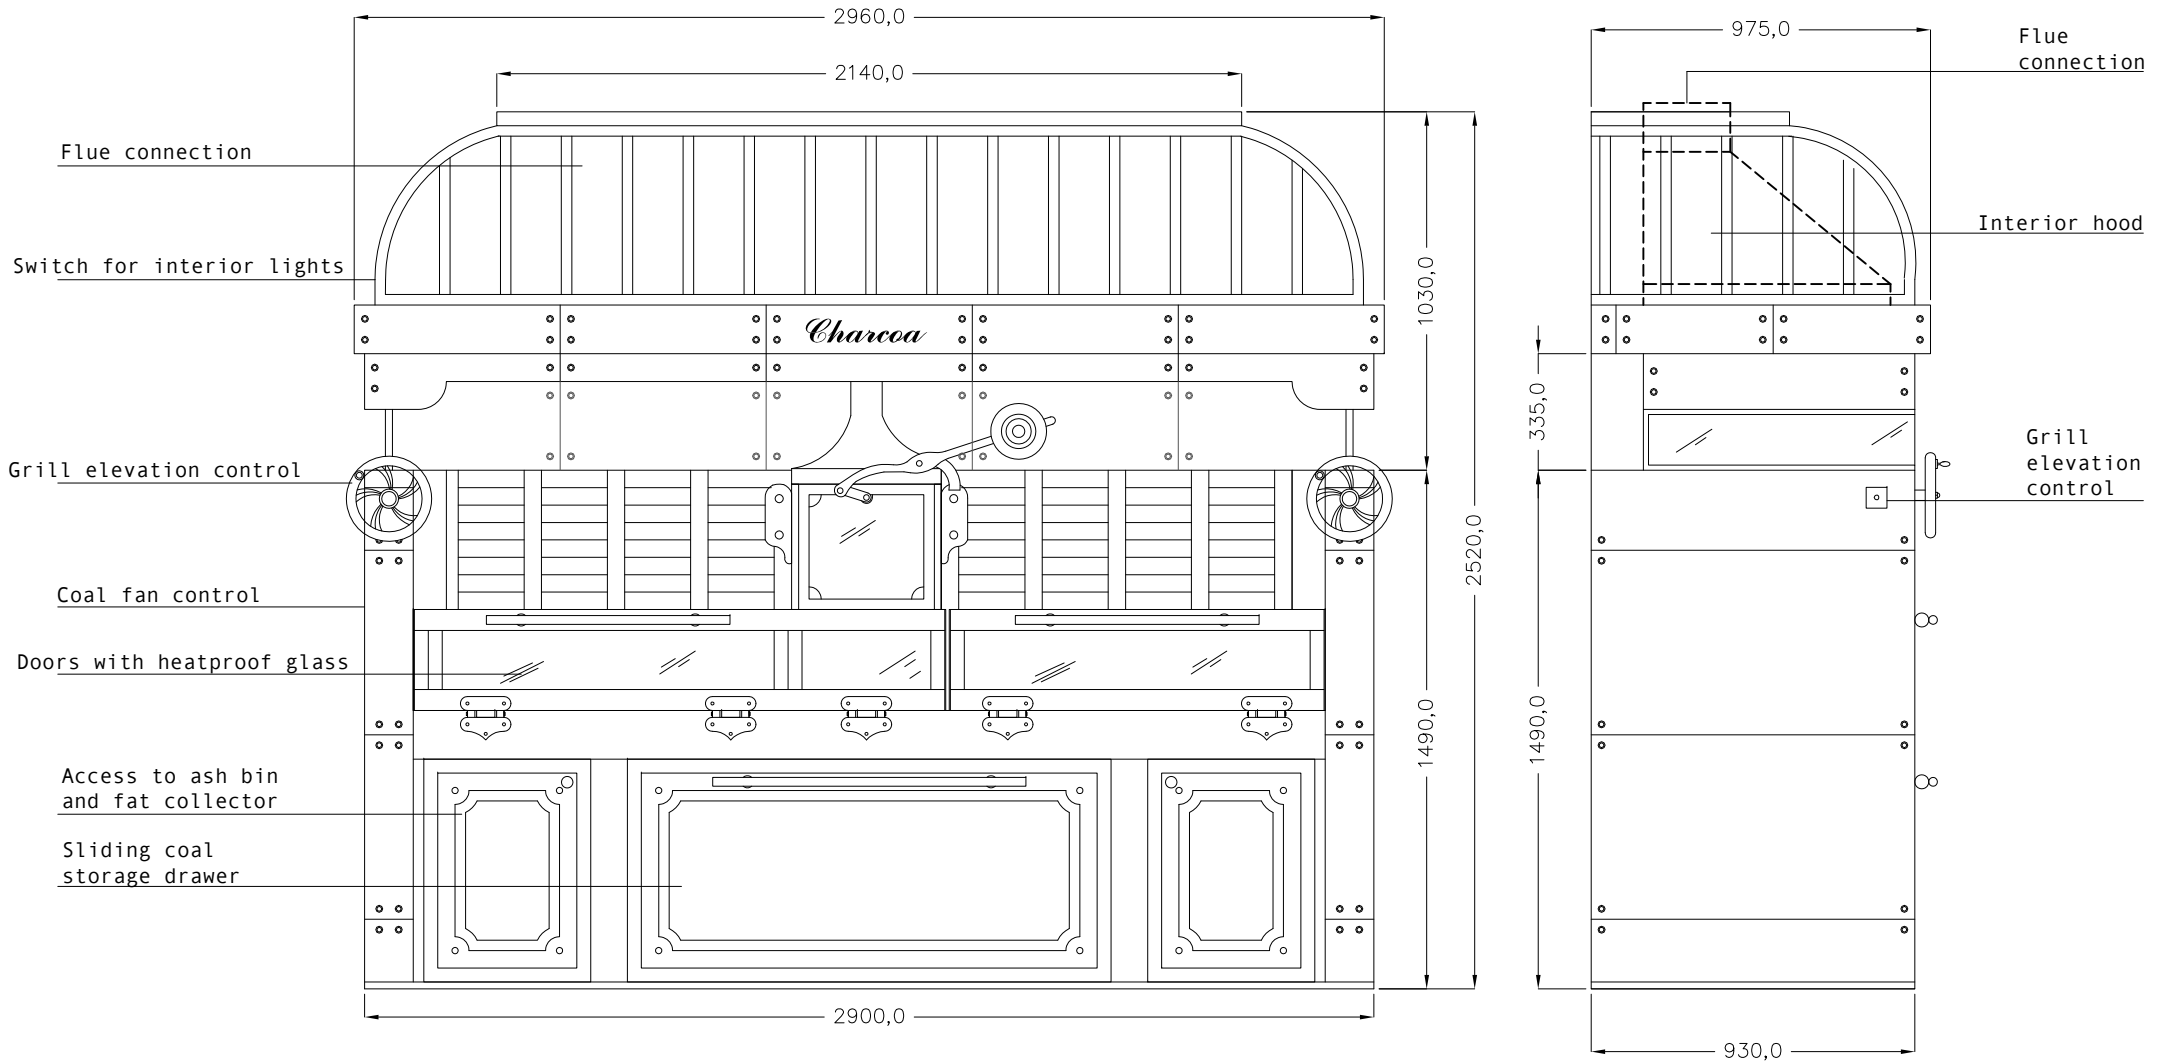

Charcoa

Antique model barbecue

Usable grill area:
Length: 960mm
Depth: 690mm