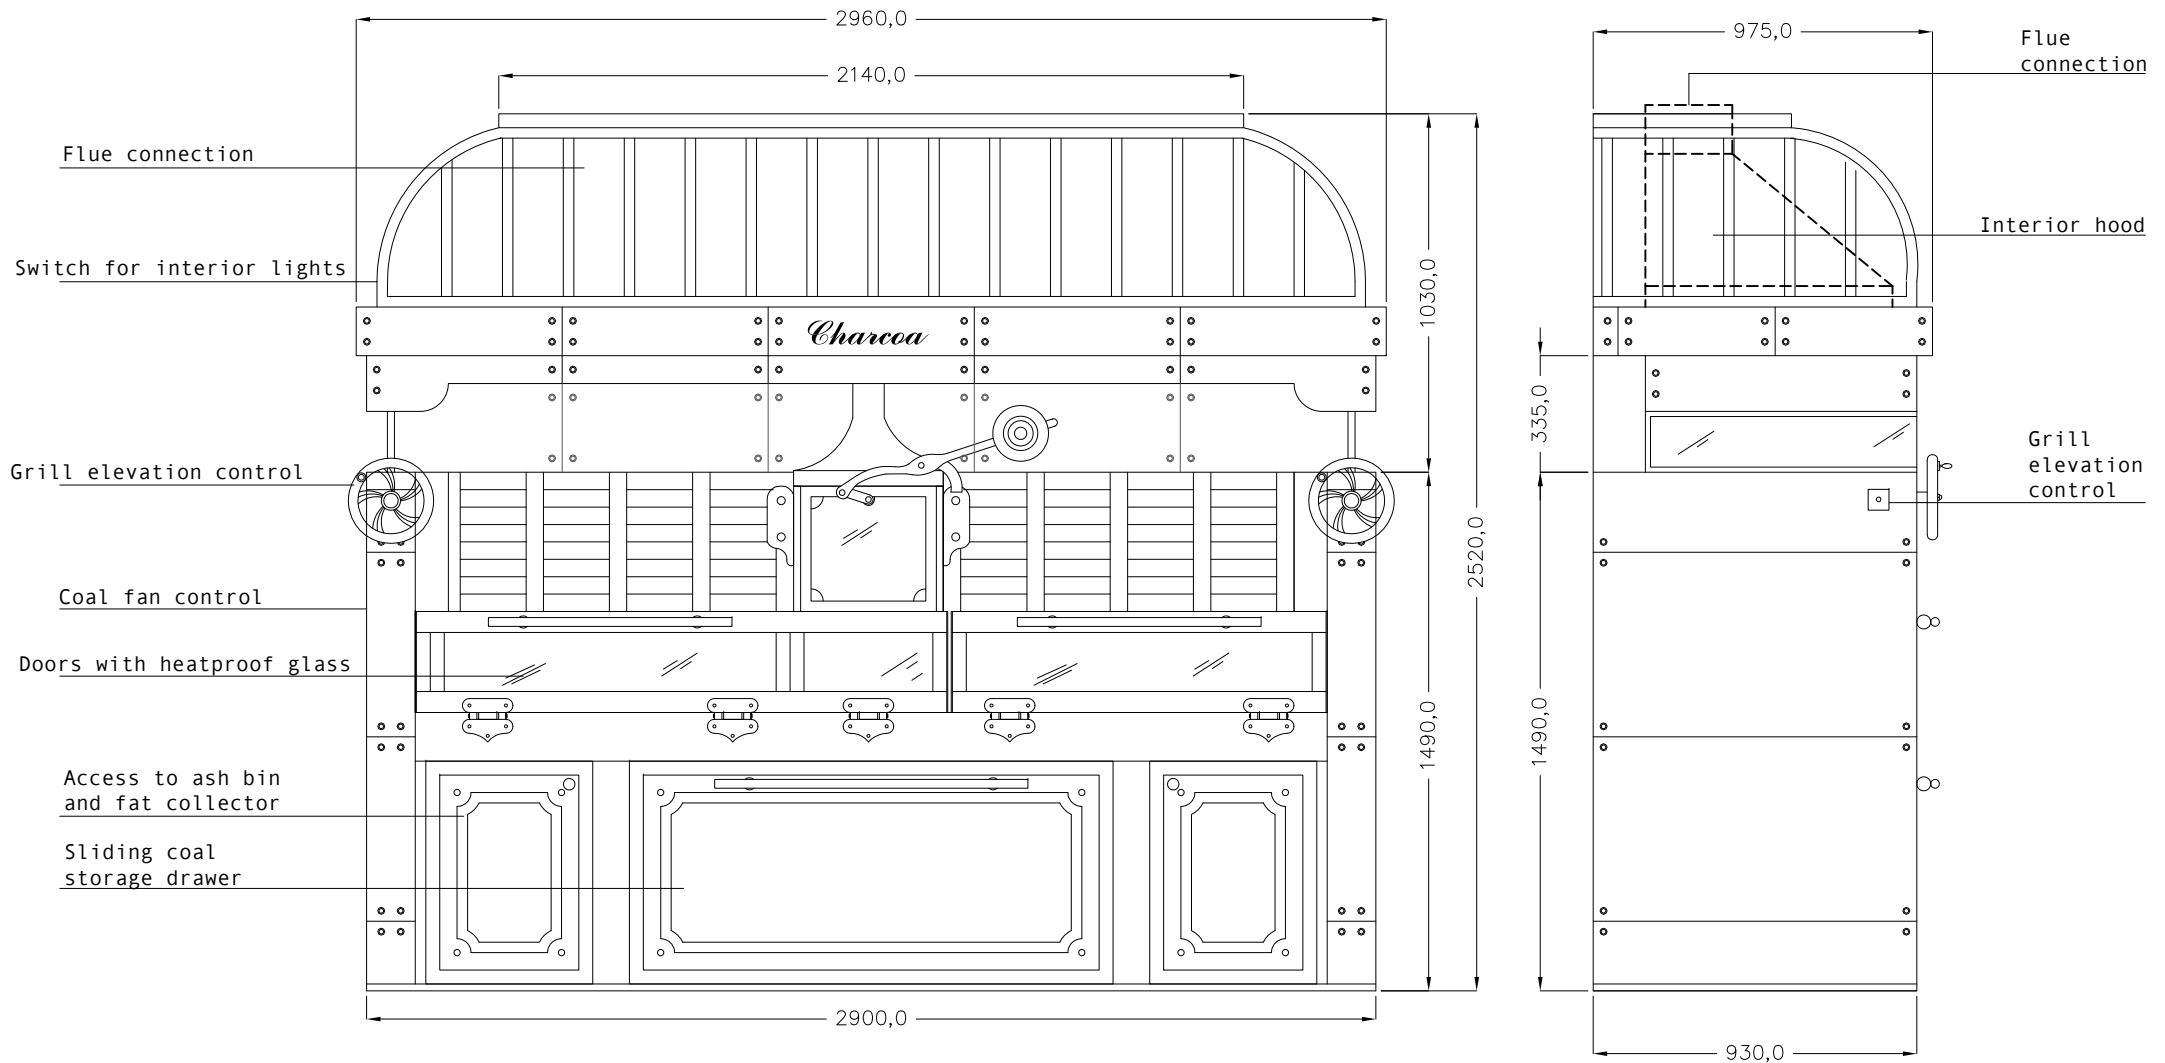

## Antique model barbecue

Usable grill area:  
Length: 960mm  
Depth: 690mm