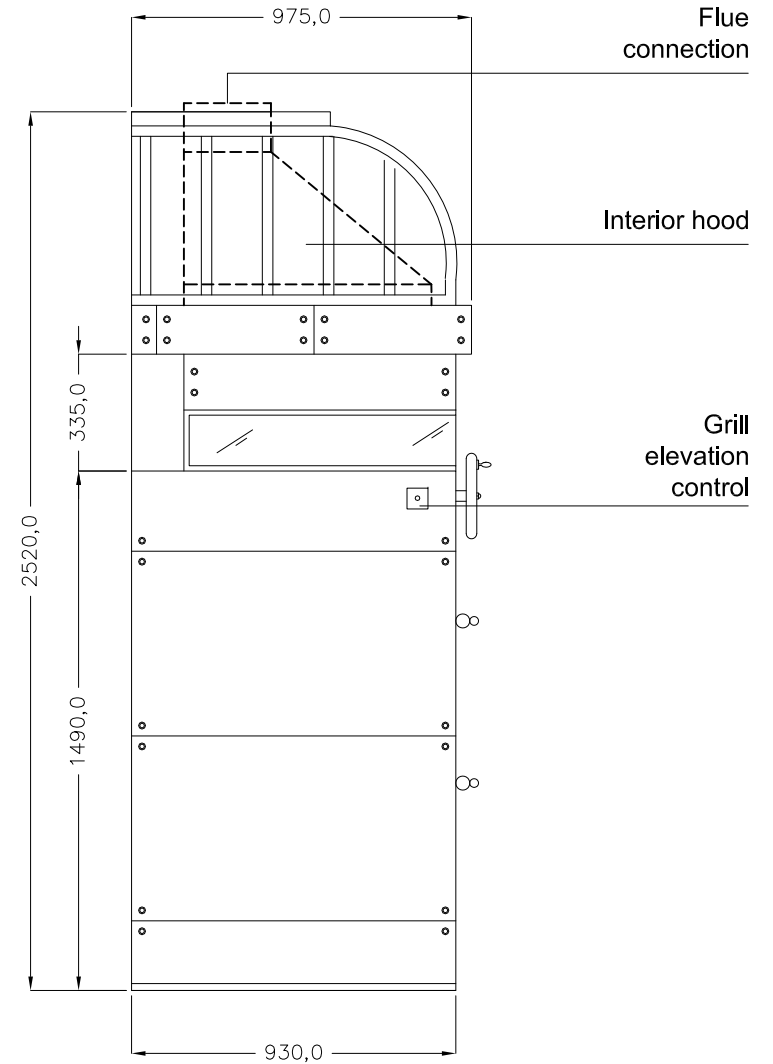

Charcoa

Antique model barbecue

Usable grill area:
 Length: 840mm
 Depth: 690mm

Charcoa

Antique model barbecue

Usable grill area:
Length: 840mm
Depth: 690mm