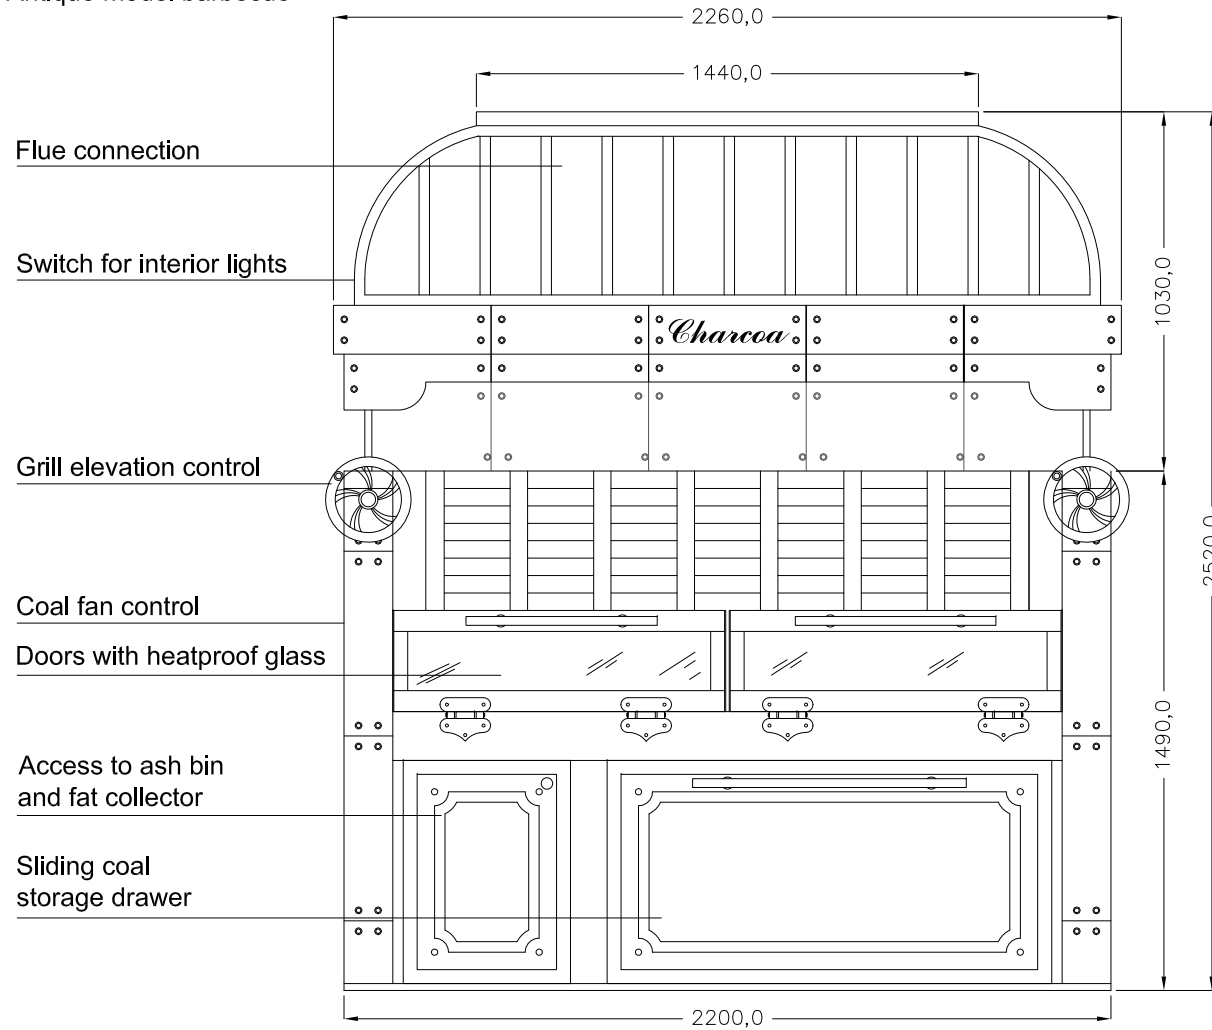

Charcoa

Antique model barbecue

Usable grill area:
 Length: 840mm
 Depth: 690mm

Charcoa

Antique model barbecue

Usable grill area:
Length: 840mm
Depth: 690mm