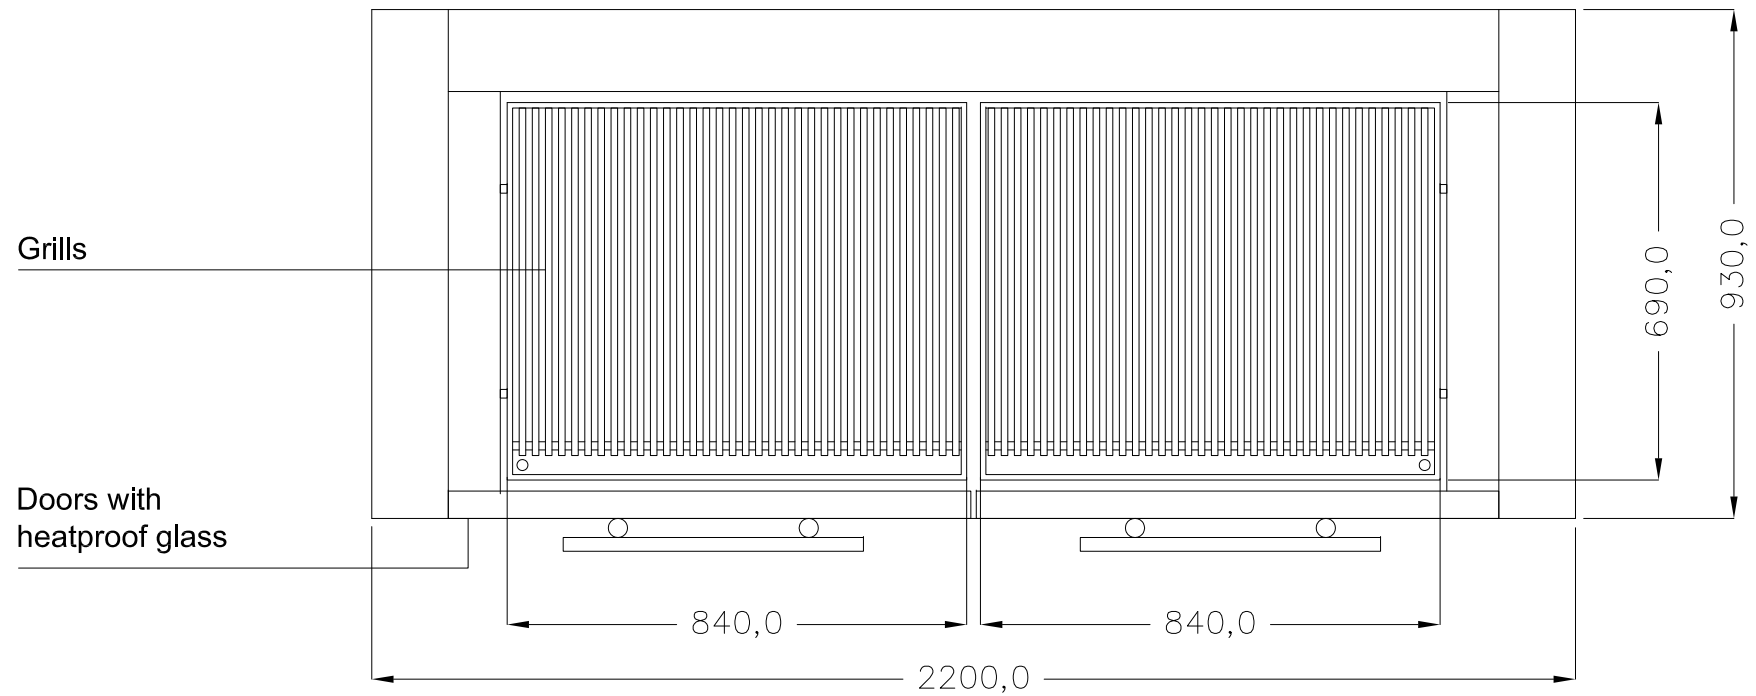

Charcoa

Antique model barbecue

Usable grill area:
 Length: 840mm
 Depth: 690mm

Charcoa

Antique model barbecue

Usable grill area:
Length: 840mm
Depth: 690mm