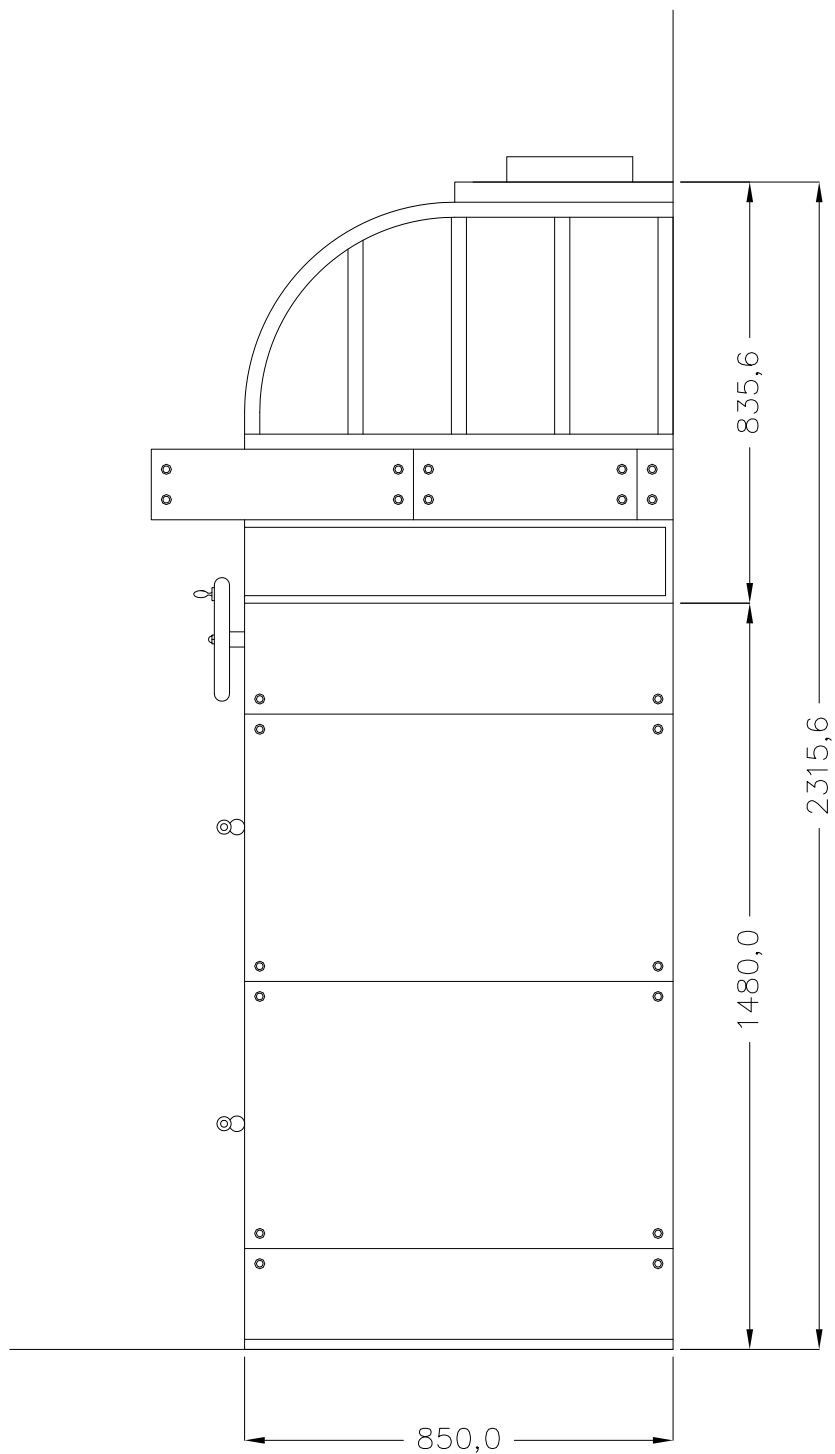

## Model **Antique150** Barbecue

flue connection

interior light switch

grill height control

coal fan control

heatproof glass door

access to ash bin and  
fat recipient

coal storage drawer

Usable grill area  
Width: 1160mm  
Depth: 650mm

## BARBACOA modelo **Antique150**

Usable grill area  
Width: 1160mm  
Depth: 650mm

## Model **Antique150** Barbecue

Usable grill area  
Width: 1160mm  
Depth: 650mm