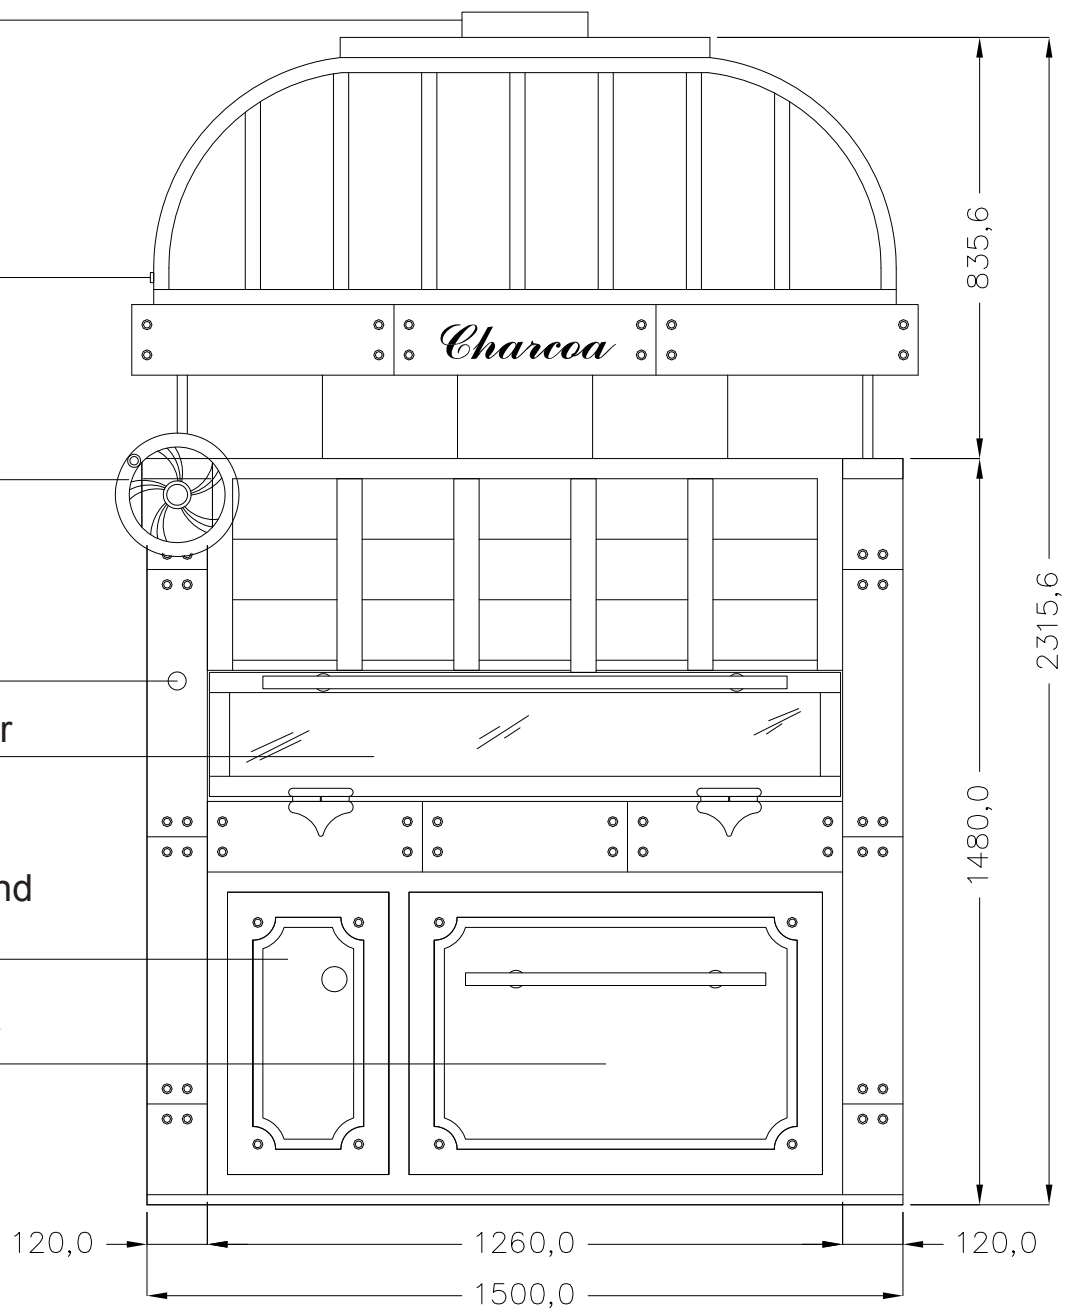

## Model **Antique150** Barbecue

flue connection

interior light switch

grill height control

coal fan control

heatproof glass door

access to ash bin and  
fat recipient

coal storage drawer

Usable grill area  
Width: 1160mm  
Depth: 650mm

## BARBACOA modelo **Antique150**

Usable grill area  
Width: 1160mm  
Depth: 650mm

## Model **Antique150** Barbecue

Usable grill area  
Width: 1160mm  
Depth: 650mm