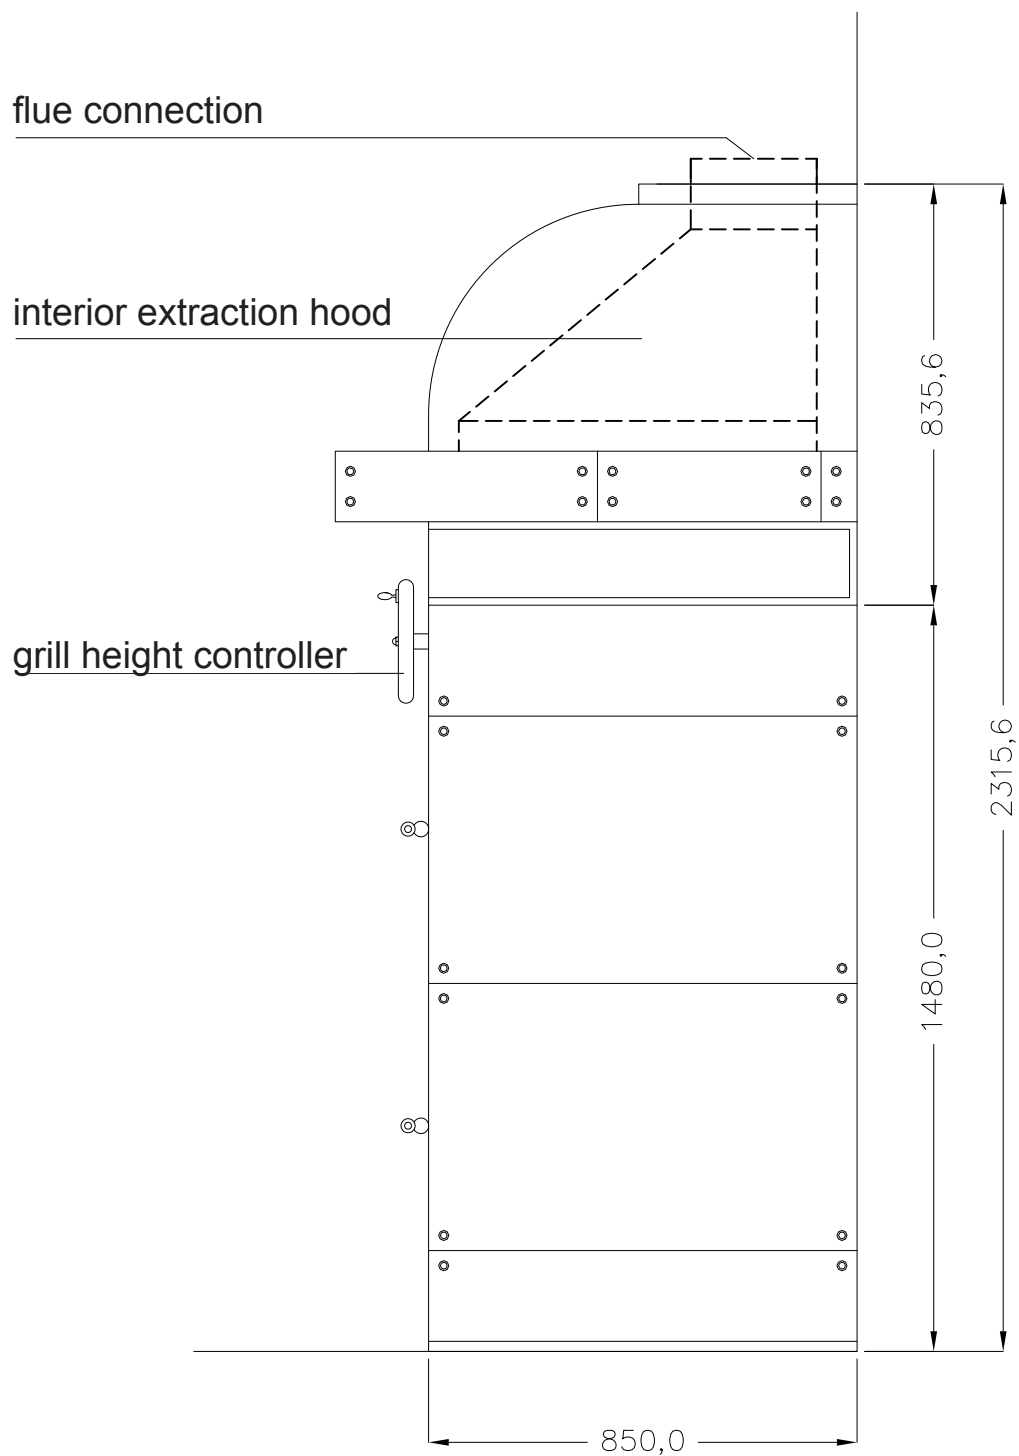

Usable grill area  
Width: 1160mm  
Depth: 650mm

## BARBACOA modelo **Antique150**

Usable grill area  
Width: 1160mm  
Depth: 650mm

## Model **Antique150** Barbecue

Usable grill area  
Width: 1160mm  
Depth: 650mm