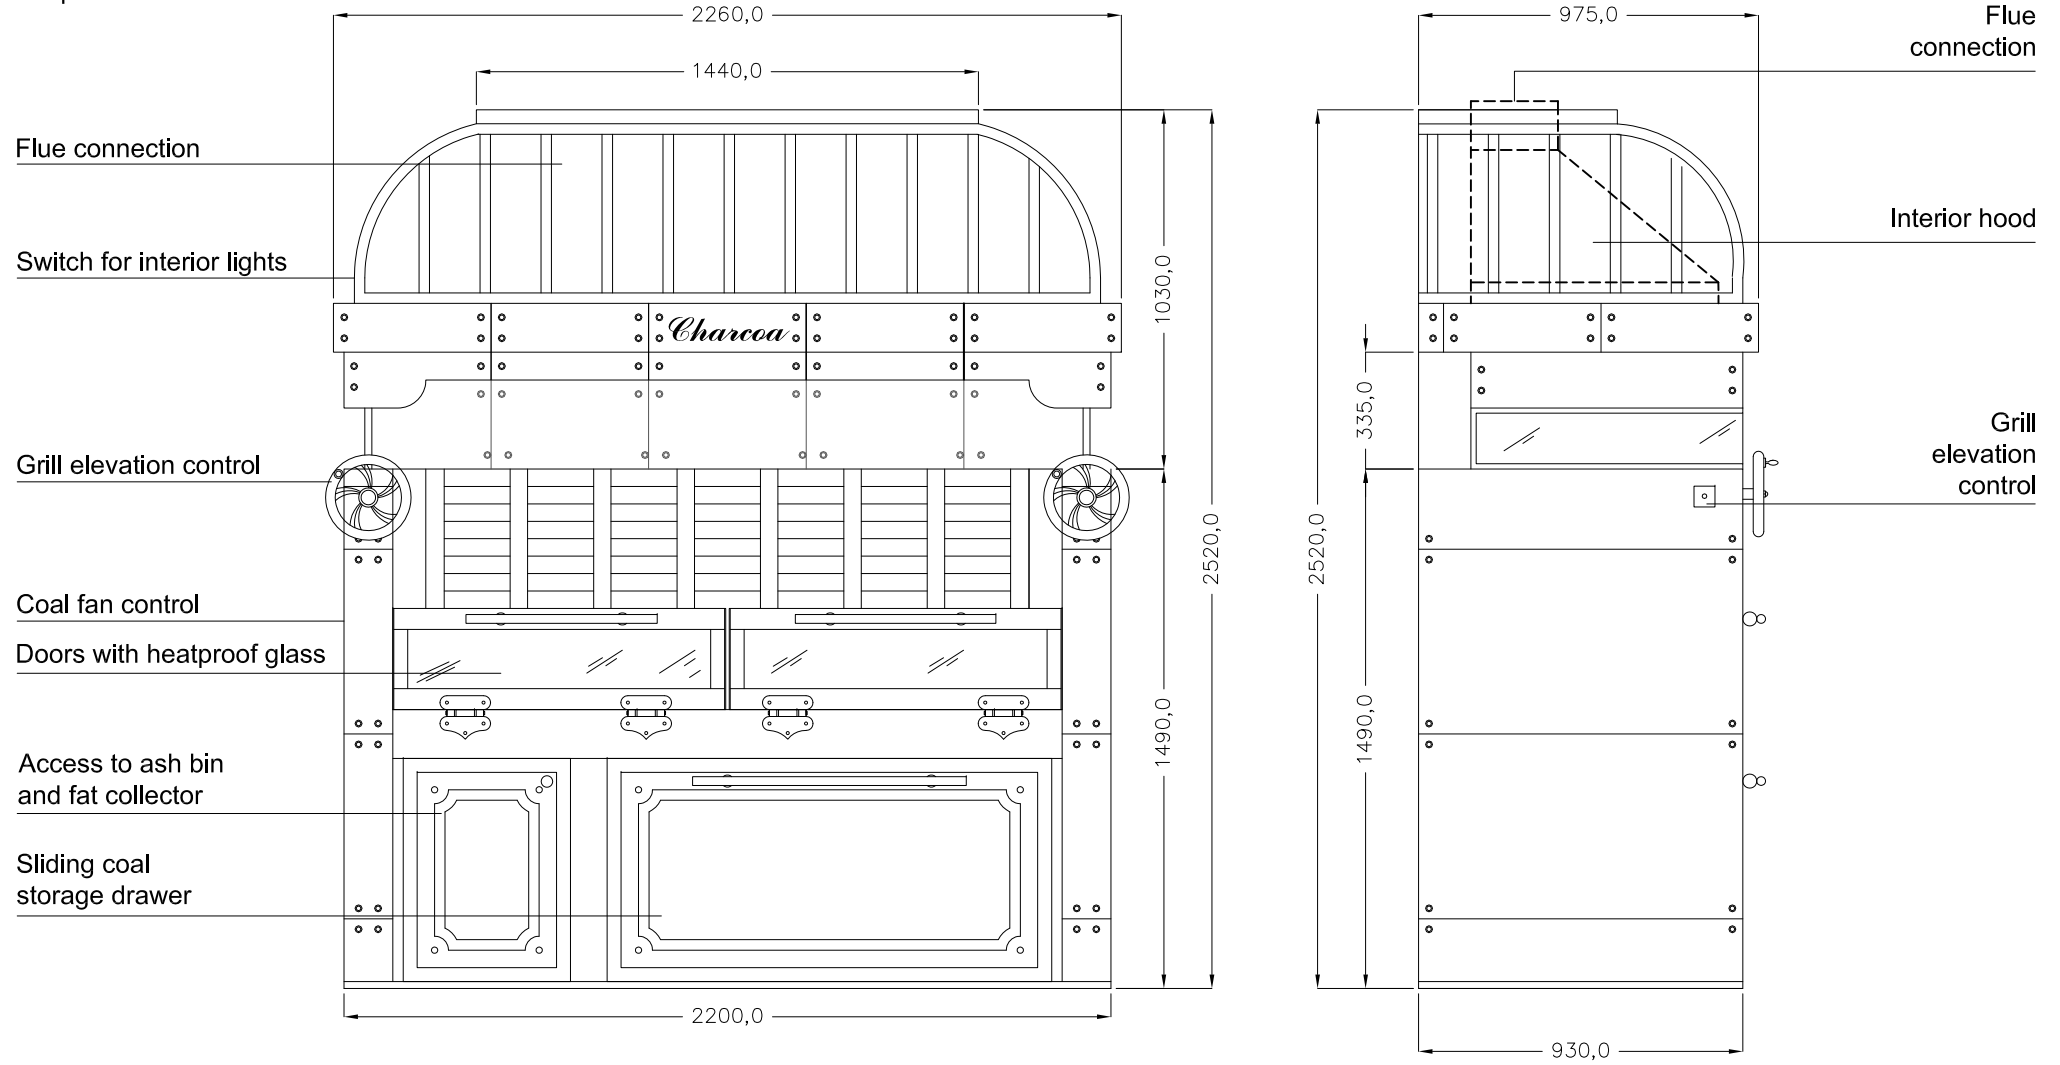

Antique model barbecue

Usable grill area:  
Length: 840mm  
Depth: 690mm

Antique model barbecue

Usable grill area:  
Length: 840mm  
Depth: 690mm