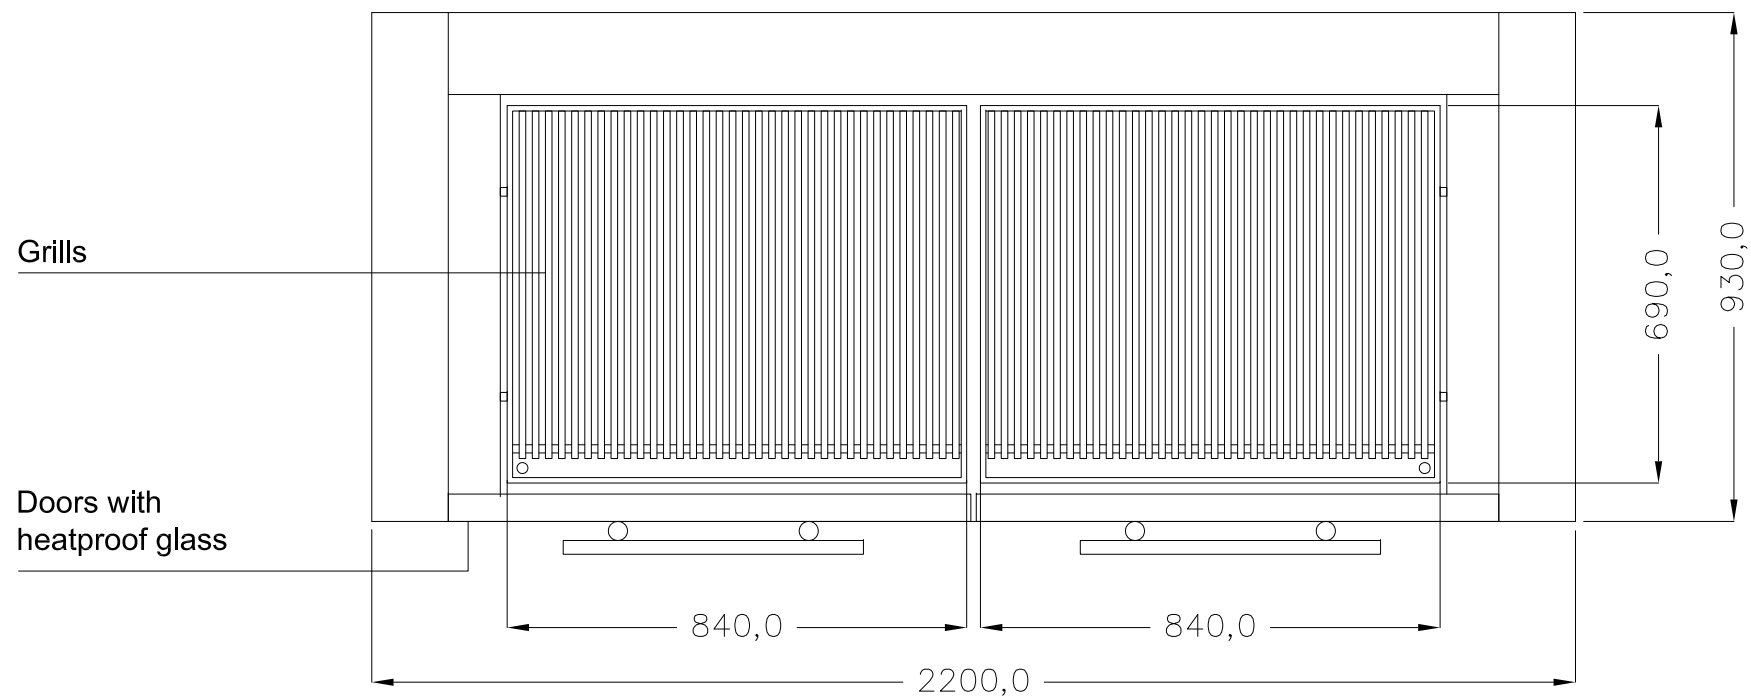

Antique model barbecue

Usable grill area:  
Length: 840mm  
Depth: 690mm

Antique model barbecue

Usable grill area:  
Length: 840mm  
Depth: 690mm