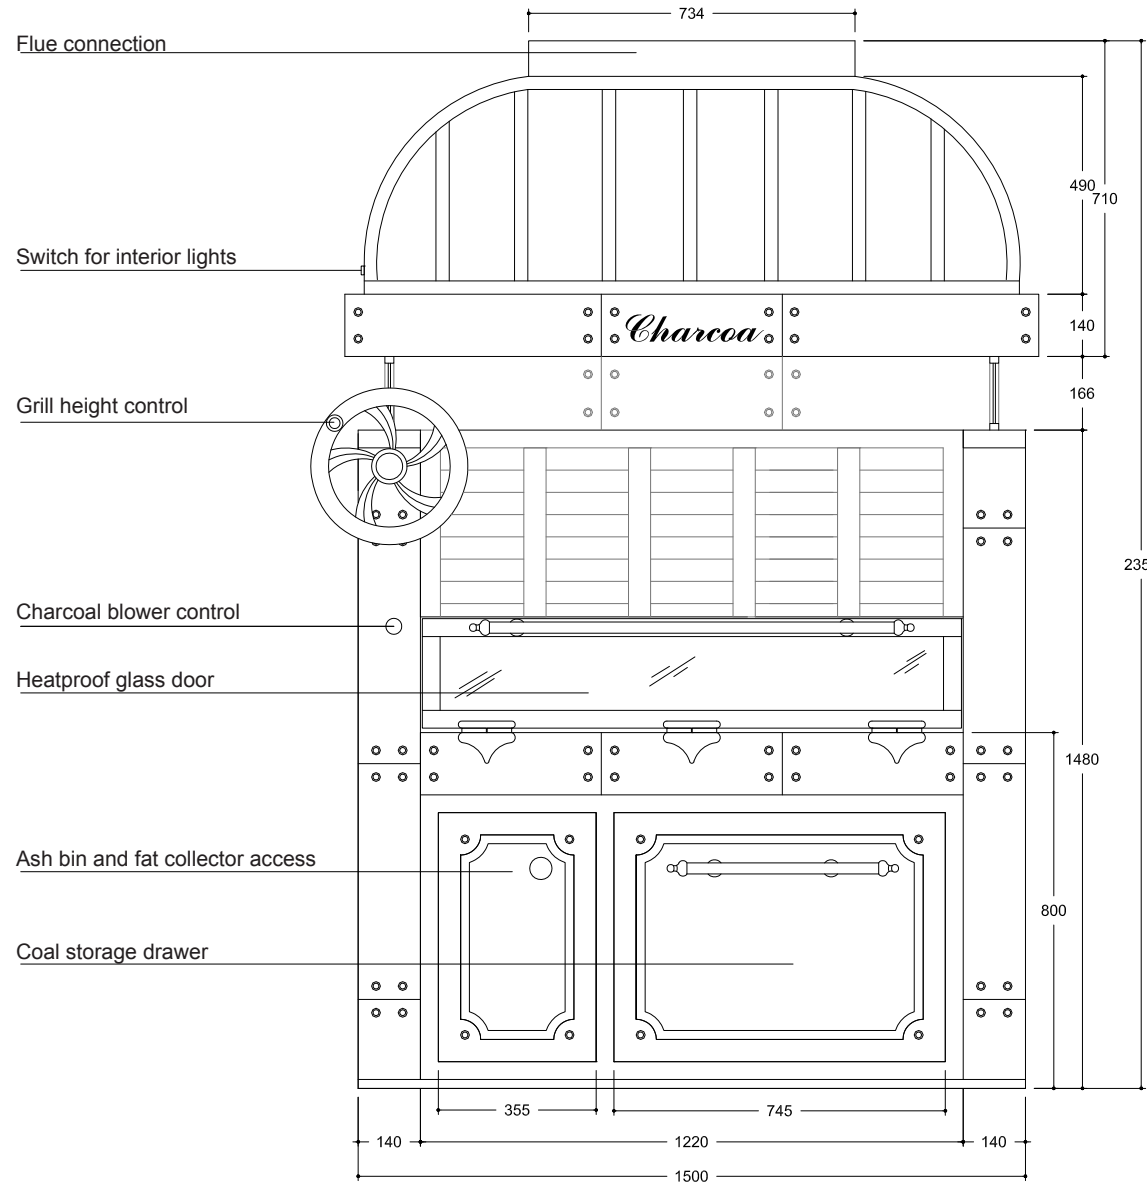

Charcoa

GRILL SECTION VIEW

Exterior unit size:
Width: 1500mm
Depth: 960mm

Charcoa

GRILL PLAN VIEW

Exterior unit size:
 Width: 1500mm
 Depth: 960mm