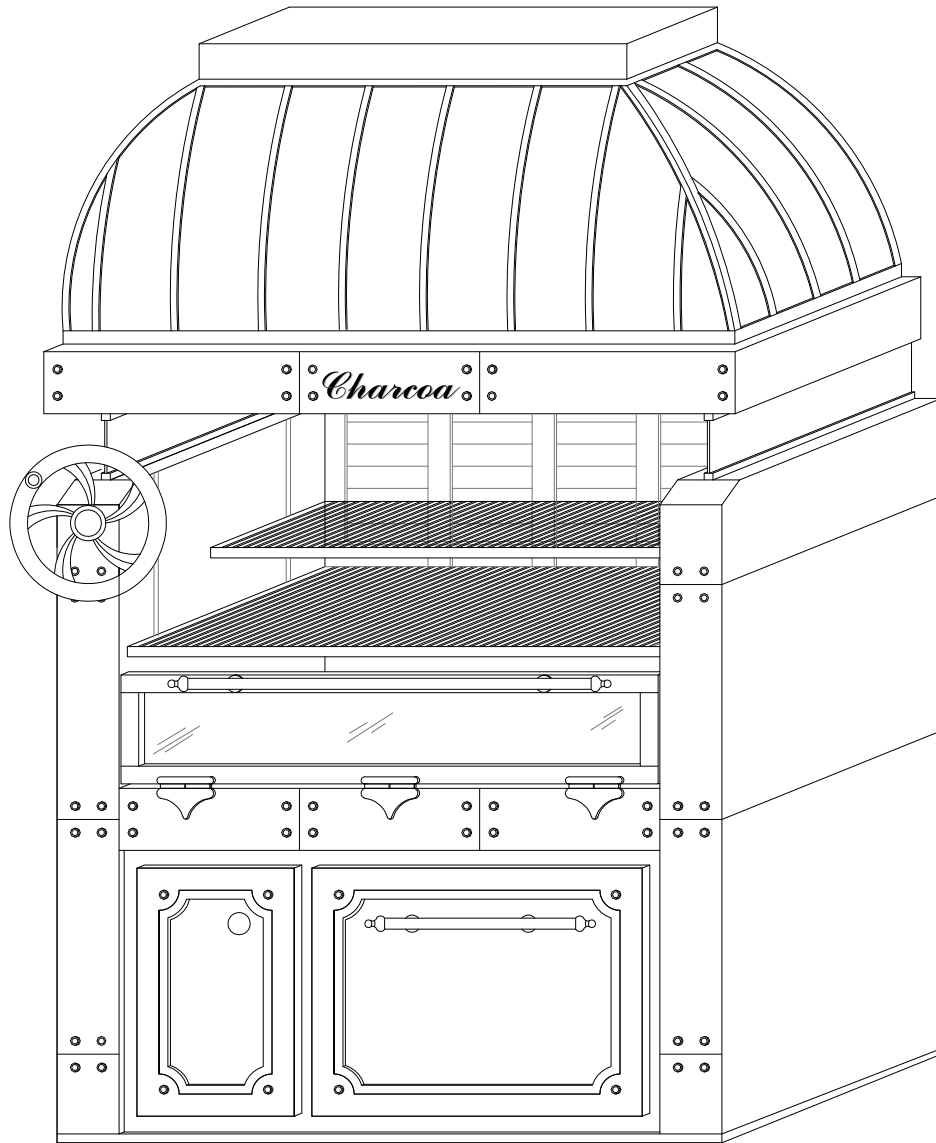

Charcoa

GRILL SECTION VIEW

Exterior unit size:
Width: 1500mm
Depth: 960mm

Charcoa

GRILL PLAN VIEW

Exterior unit size:
 Width: 1500mm
 Depth: 960mm