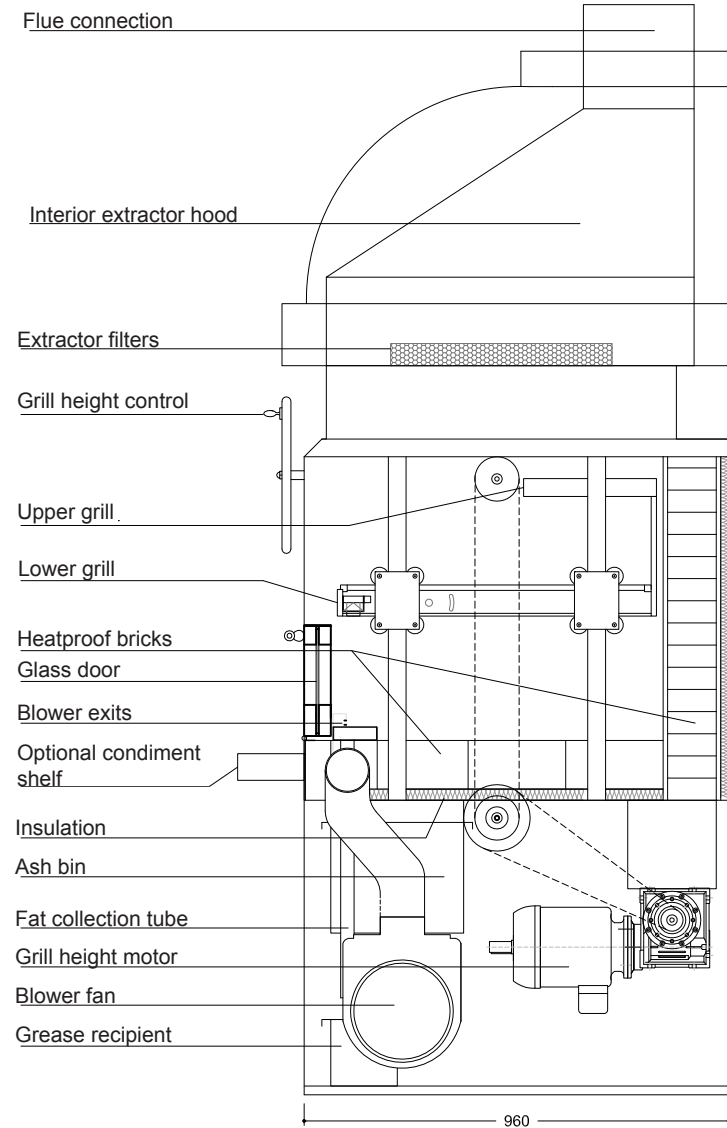

Charcoa

GRILL SECTION VIEW

Exterior unit size:
Width: 1500mm
Depth: 960mm

Charcoa

GRILL PLAN VIEW

Exterior unit size:
 Width: 1500mm
 Depth: 960mm