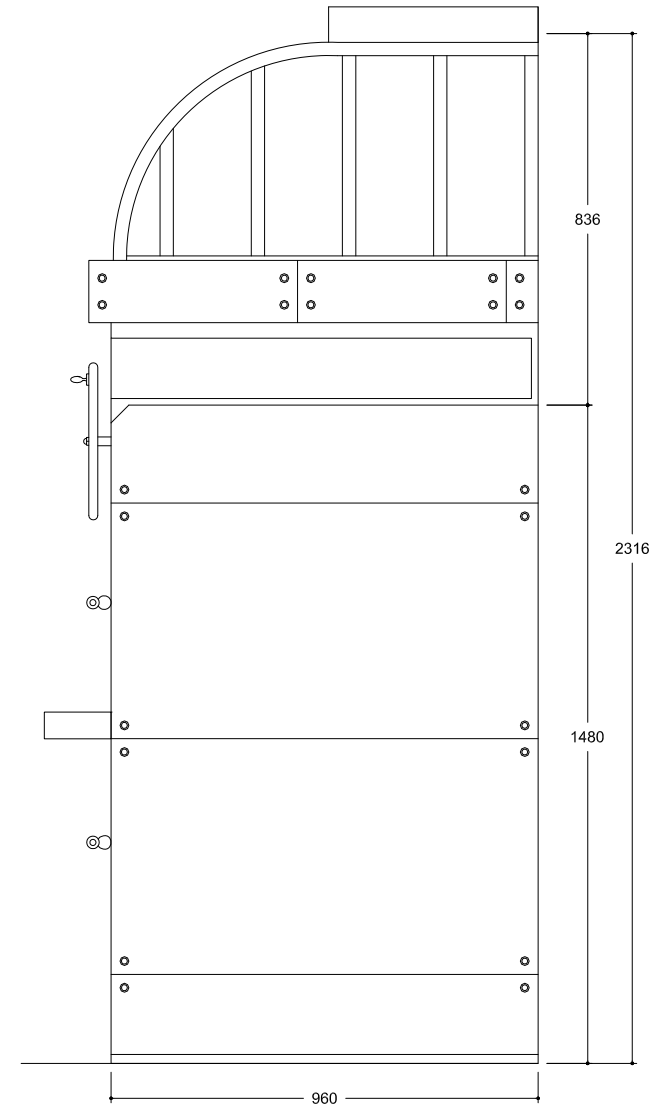

Charcoa

GRILL SECTION VIEW

Exterior unit size:
Width: 1500mm
Depth: 960mm

Charcoa

GRILL PLAN VIEW

Exterior unit size:
 Width: 1500mm
 Depth: 960mm